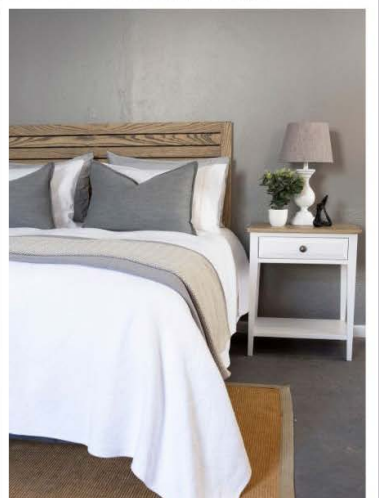

the bedroom shop

FURNITURE CATALOGUE

www.thebedroomshop.co.za
0861 382 283
info@thebedroomshop.co.za