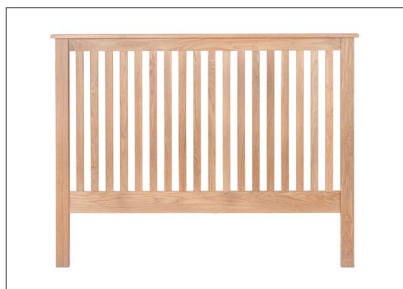

HAMPTON COLLECTION

OAK

Shaker-style oak bedroom furniture inspired by the casual, weathered yet chic look of the Hamptons.

HAMPTON HEADBOARDS

Material : Solid Oak Wood
Finish : 5% Smoke Tint
Sizes : Single, Three Quarter, Double, Queen, King (130cm height)